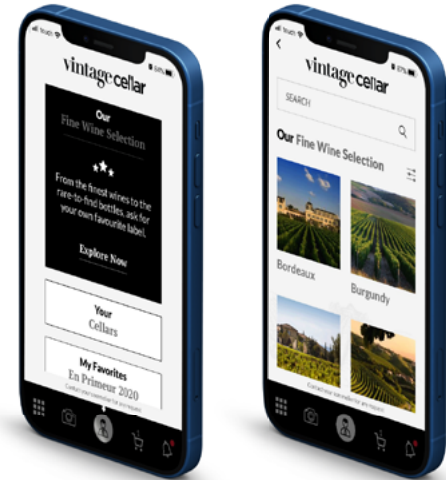

vintage cellar

YOUR DIGITAL BESPOKE
FINE WINE JOURNEY.

OUR APP

A member-only platform to build and manage your fine wine collection assisted by our team of dedicated sommeliers.

OUR EXPERTISE

FINE WINE SOURCING